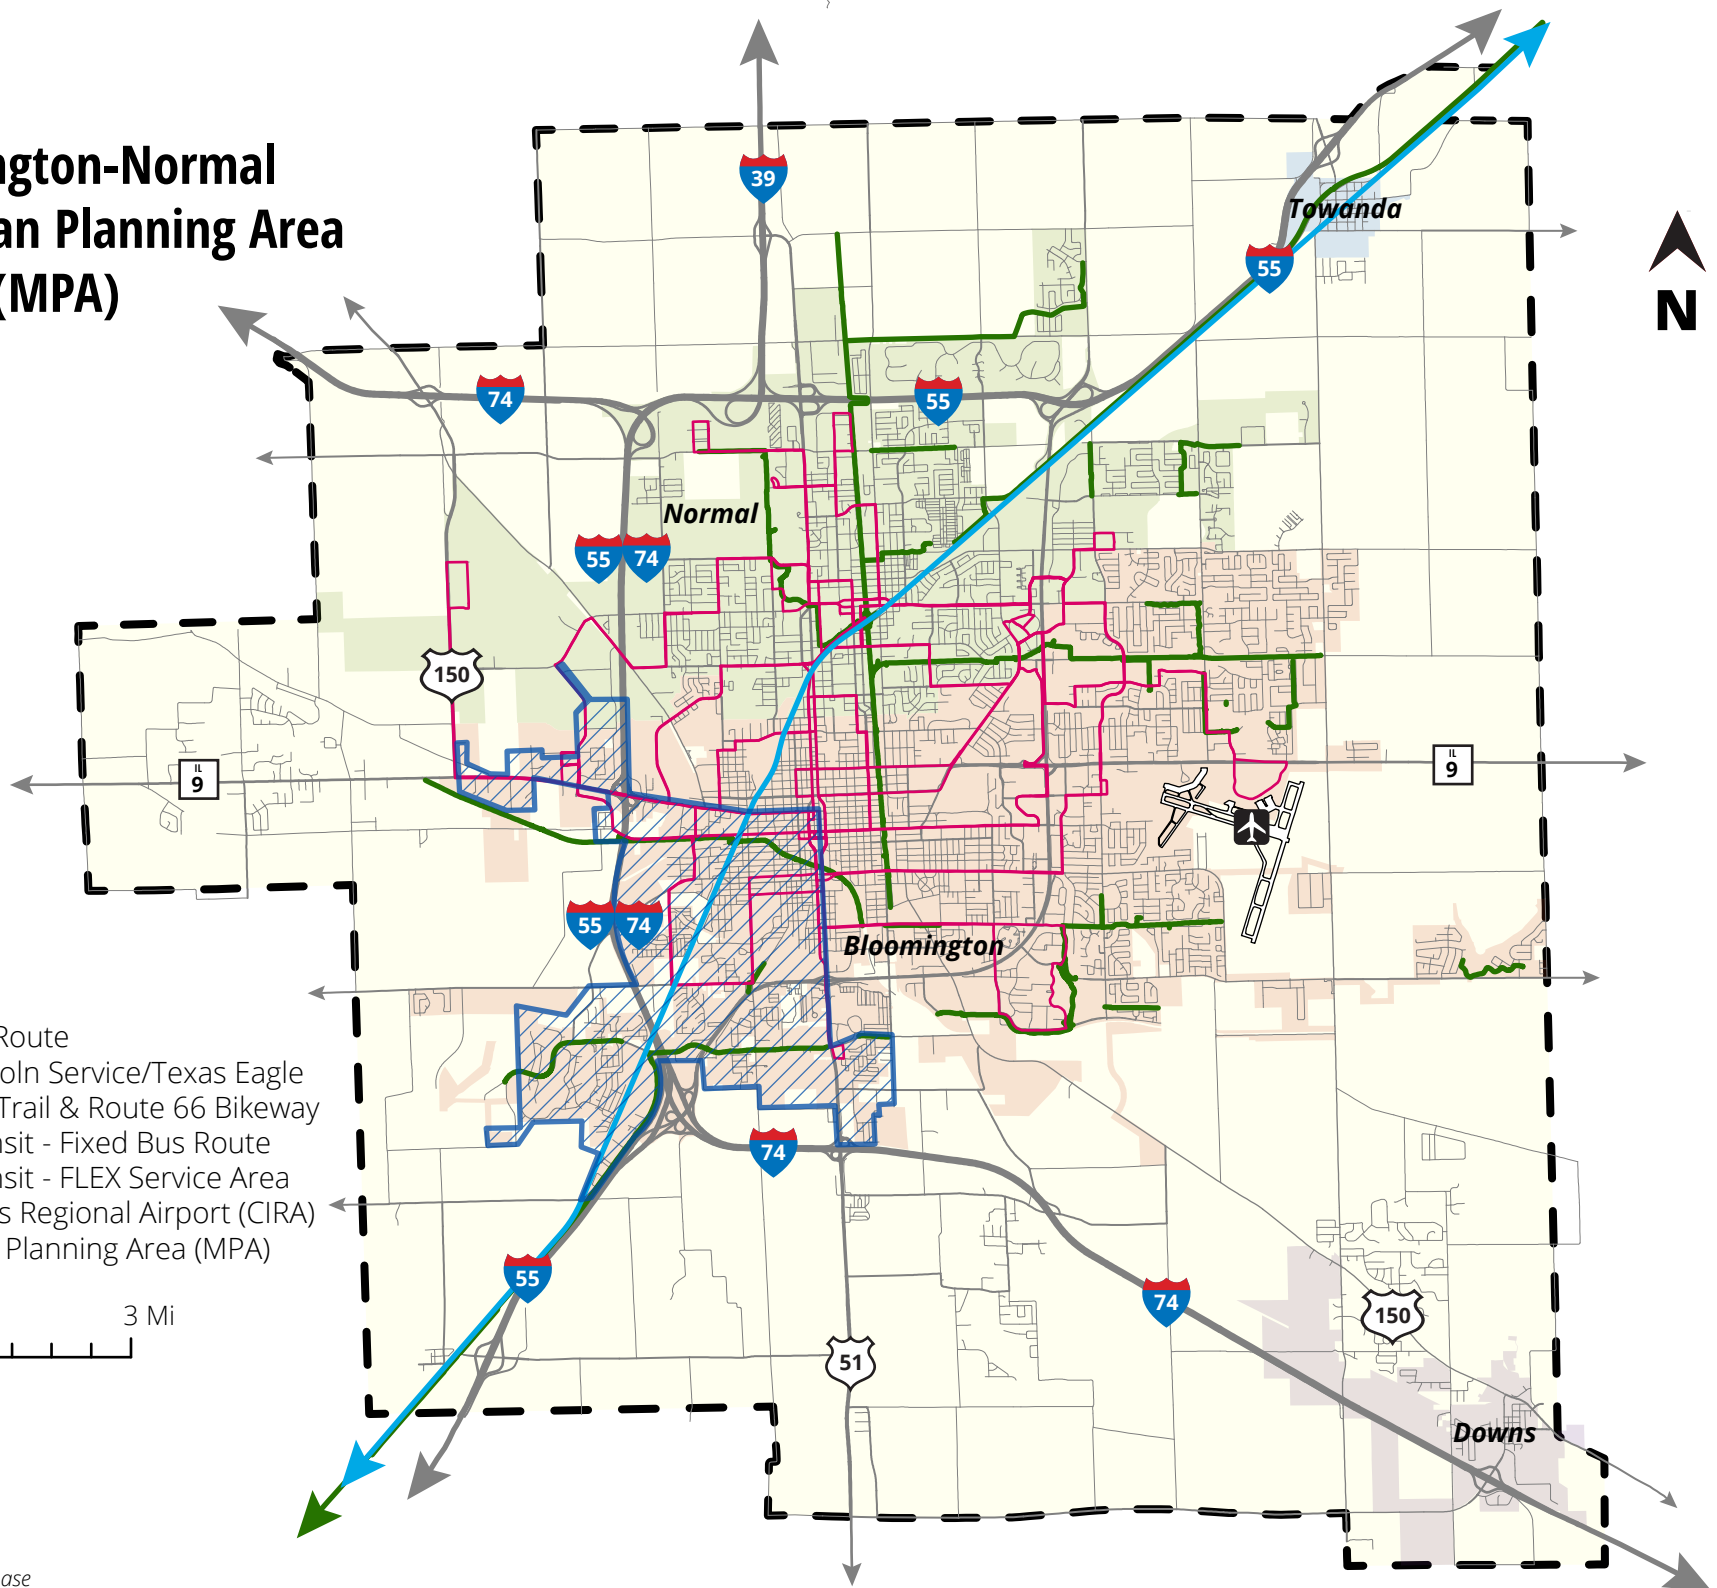

# Bloomington-Normal Metropolitan Planning Area (MPA)

## Legend

-  Interstate
-  U.S Highway
-  Illinois State Route
-  Amtrak - Lincoln Service/Texas Eagle
-  Constitution Trail & Route 66 Bikeway
-  Connect Transit - Fixed Bus Route
-  Connect Transit - FLEX Service Area
-  Central Illinois Regional Airport (CIRA)
-  Metropolitan Planning Area (MPA)